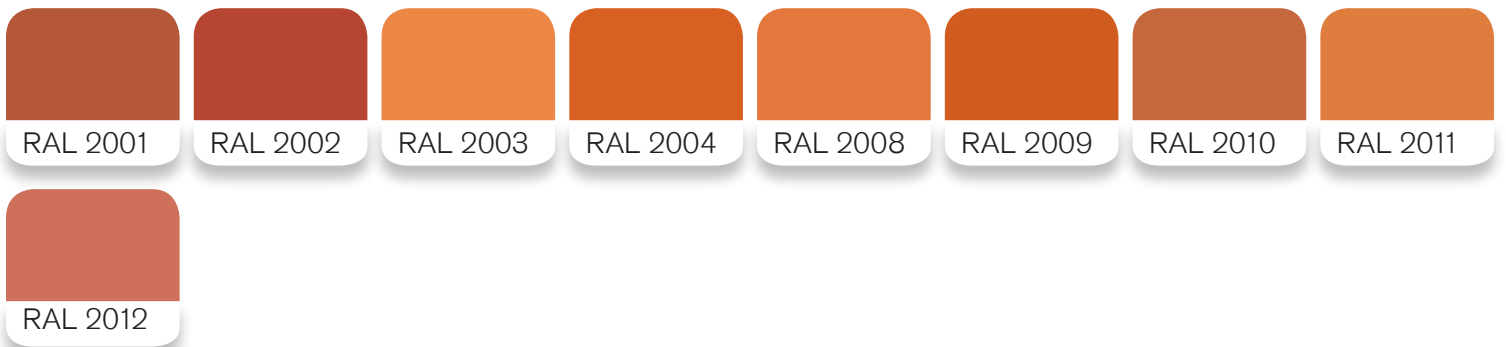

STARLINE STANDARD COLORS

RAL COLOR CODE OPTIONS

YELLOW AND BEIGE

ORANGE

RED

VIOLET

BLUE

GREEN

GREY

BROWN

WHITE AND BLACK

Starline also has the ability to match any customer requested color.