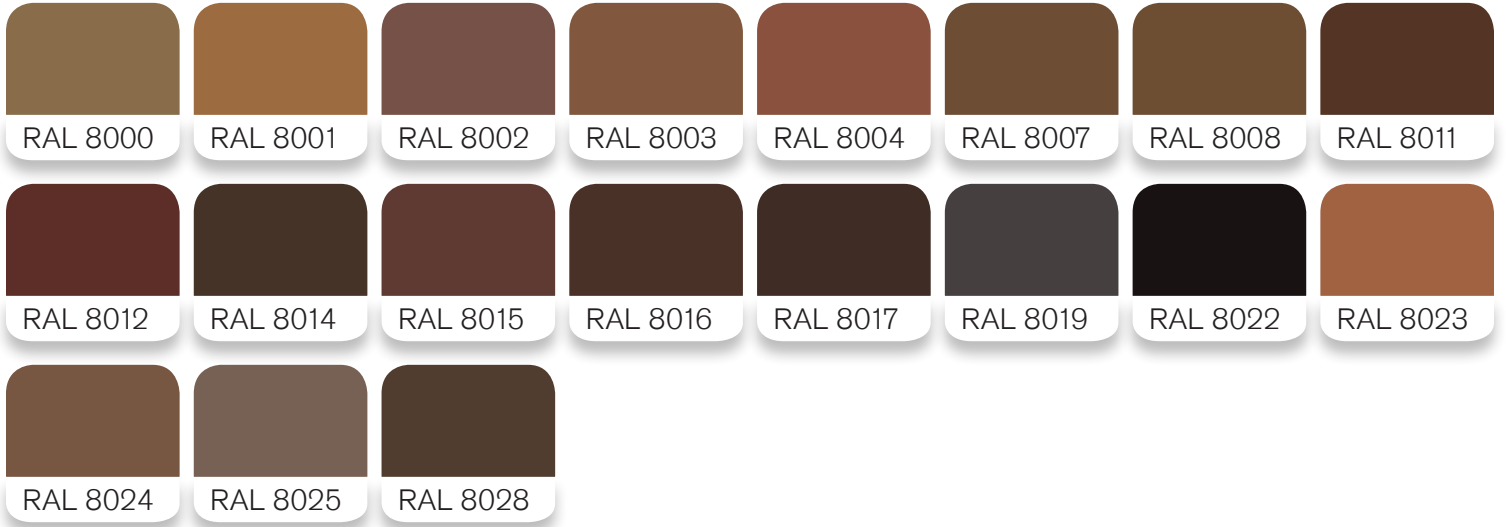

STARLINE STANDARD COLORS

RAL COLOR CODE OPTIONS

YELLOW AND BEIGE

ORANGE

RED

VIOLET

BLUE

GREEN

GREY

BROWN

WHITE AND BLACK

Starline also has the ability to match any customer requested color.