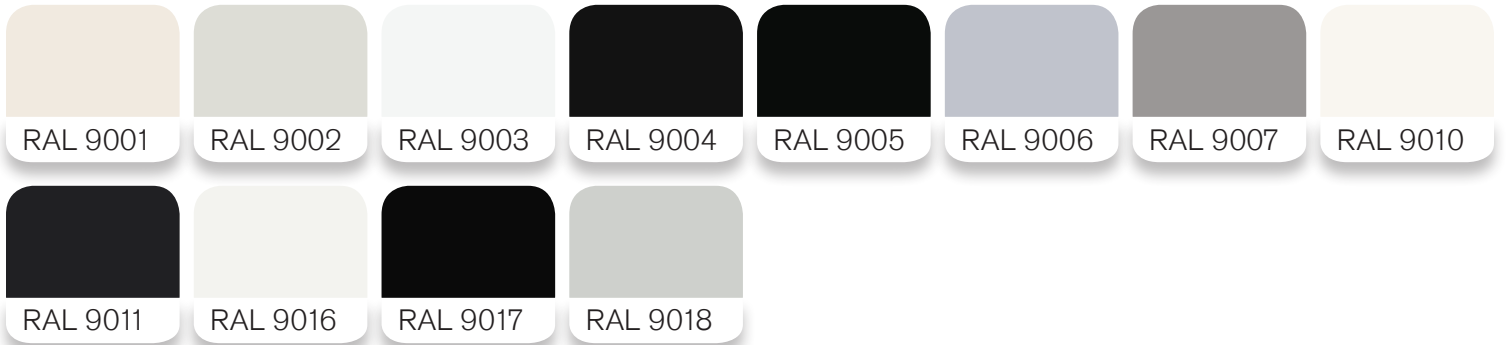

STARLINE STANDARD COLORS

RAL COLOR CODE OPTIONS

YELLOW AND BEIGE

ORANGE

RED

VIOLET

BLUE

GREEN

GREY

BROWN

WHITE AND BLACK

Starline also has the ability to match any customer requested color.