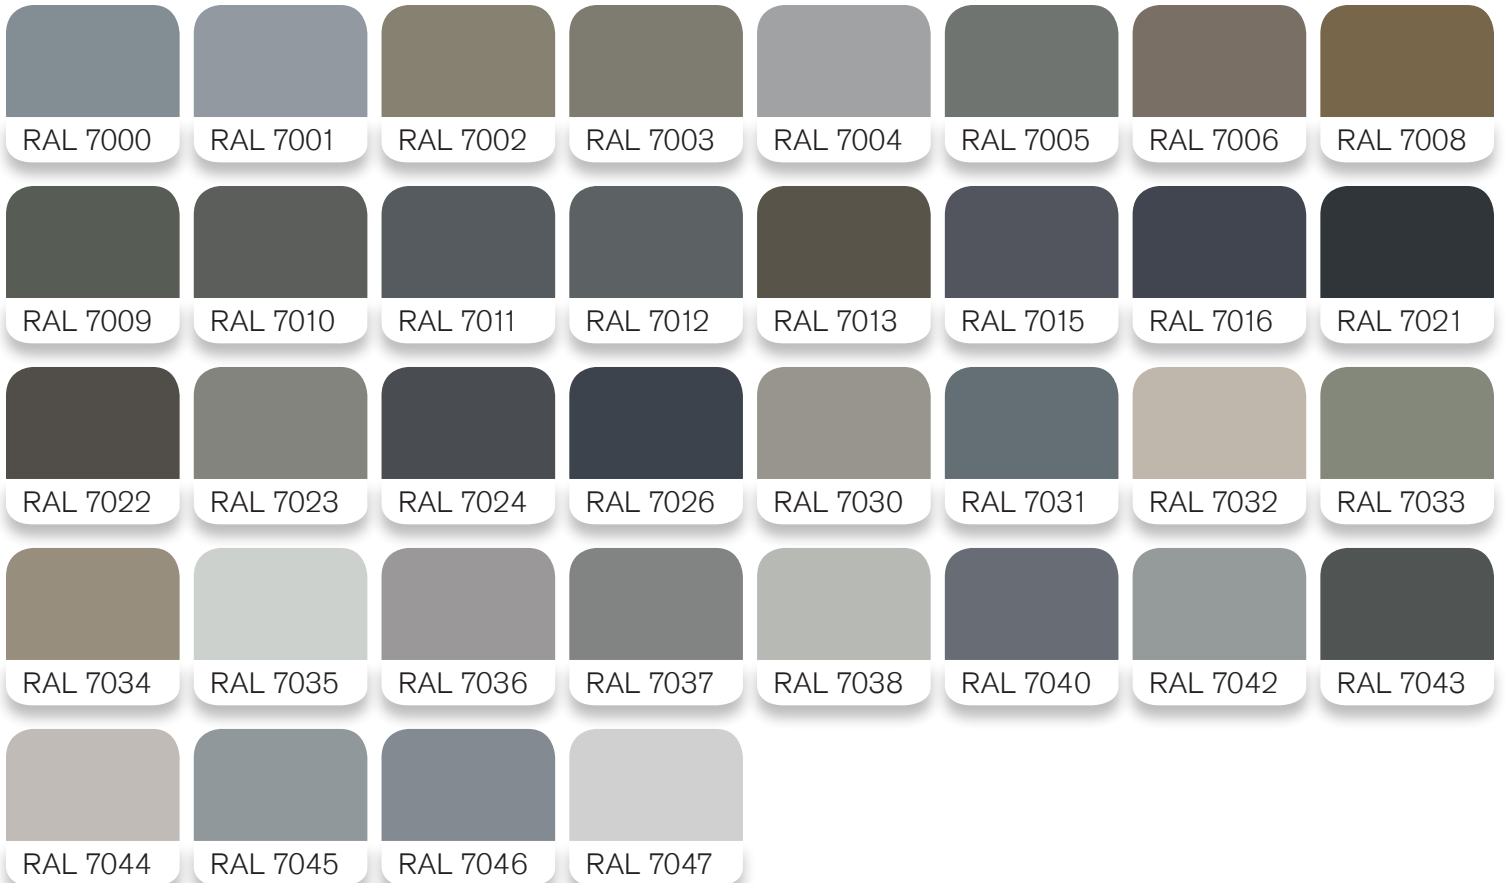

STARLINE STANDARD COLORS

RAL COLOR CODE OPTIONS

YELLOW AND BEIGE

ORANGE

RED

VIOLET

BLUE

GREEN

GREY

BROWN

WHITE AND BLACK

Starline also has the ability to match any customer requested color.