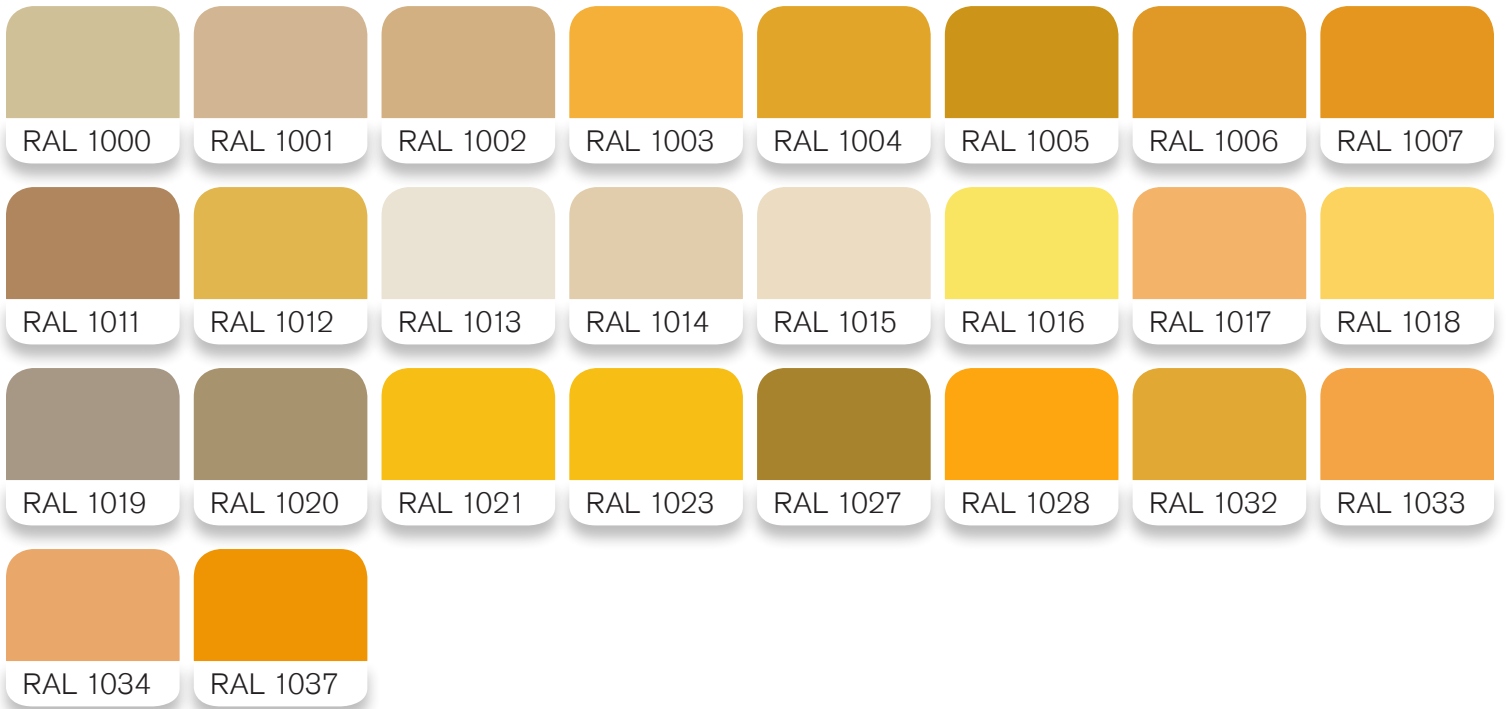

STARLINE STANDARD COLORS

RAL COLOR CODE OPTIONS

YELLOW AND BEIGE

ORANGE

RED

VIOLET

BLUE

GREEN

GREY

BROWN

WHITE AND BLACK

Starline also has the ability to match any customer requested color.