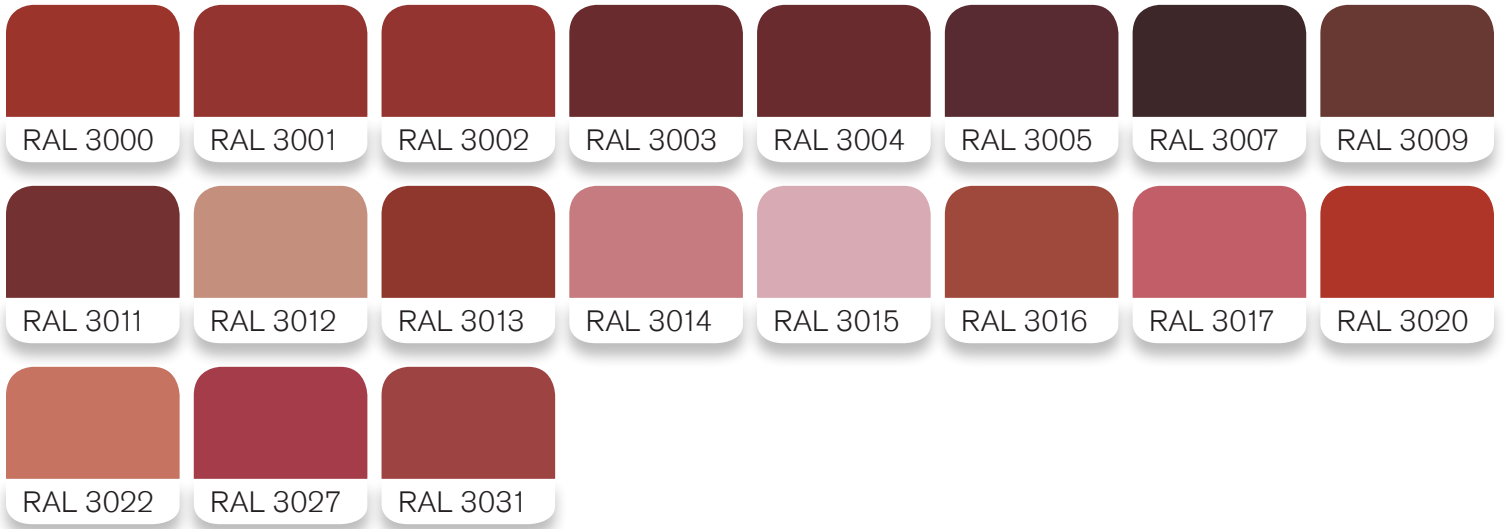

STARLINE STANDARD COLORS

RAL COLOR CODE OPTIONS

YELLOW AND BEIGE

ORANGE

RED

VIOLET

BLUE

GREEN

GREY

BROWN

WHITE AND BLACK

Starline also has the ability to match any customer requested color.